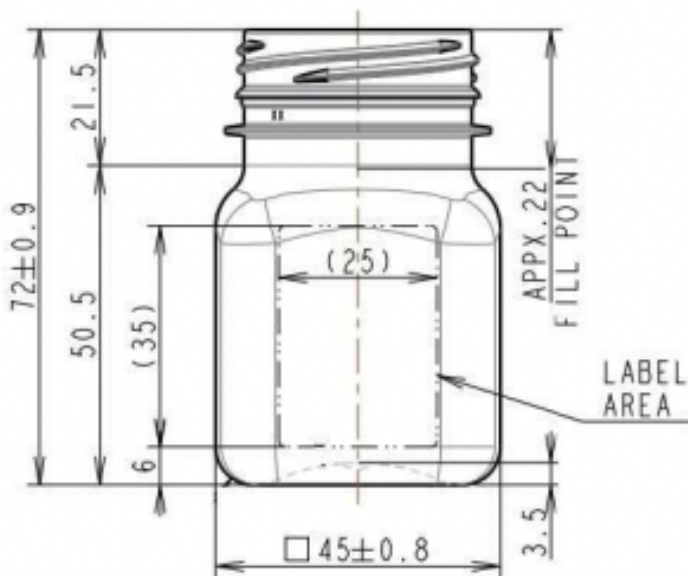

Bella 80

General info

Item no. (SKU):	LS1042013102
Family / Range:	Bella
Capacity:	80ml
Neck:	38mm 3-Start
Weight:	14
Shape:	Square
Material:	PET
Colour:	
Print Areas:	
Country of Origin:	Lithuania

Packaging Info

Packed in Boxes

Box Dimensions (mm):	594 x 394 x 448
Quantity per box (pcs):	624
Boxes per pallet (pcs):	20
Quantity per pallet (pcs):	12480
Net weight (kg):	175
Gross weight (kg):	205
Pallet height (mm):	2400

Packed in PE bags on trays (Half pallet)

Tray dimensions (mm):	1200 x 800 x 50
Quantity per tray (pcs):	832
Quantity per PE bag (pcs):	104
PE bags per tray (pcs):	8
Trays per pallet (pcs):	56
Quantity per pallet (pcs):	5824
Net weight (kg):	82
Gross weight (kg):	99
Pallet height (mm):	1200