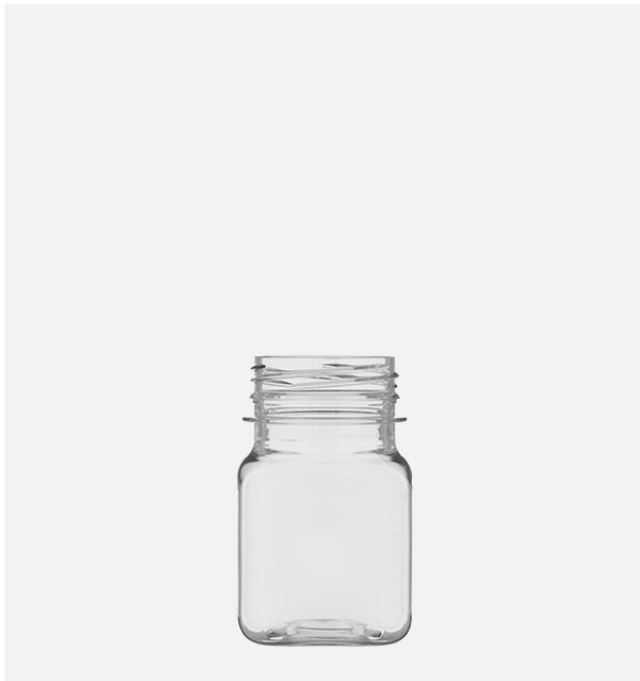

Bella 80

General info

Item no. (SKU):	LS1042013102
Family / Range:	Bella
Capacity:	80ml
Neck:	38mm 3-Start
Weight:	14
Shape:	Square
Material:	PET
Colour:	
Print Areas:	
Country of Origin:	Lithuania

Packaging Info